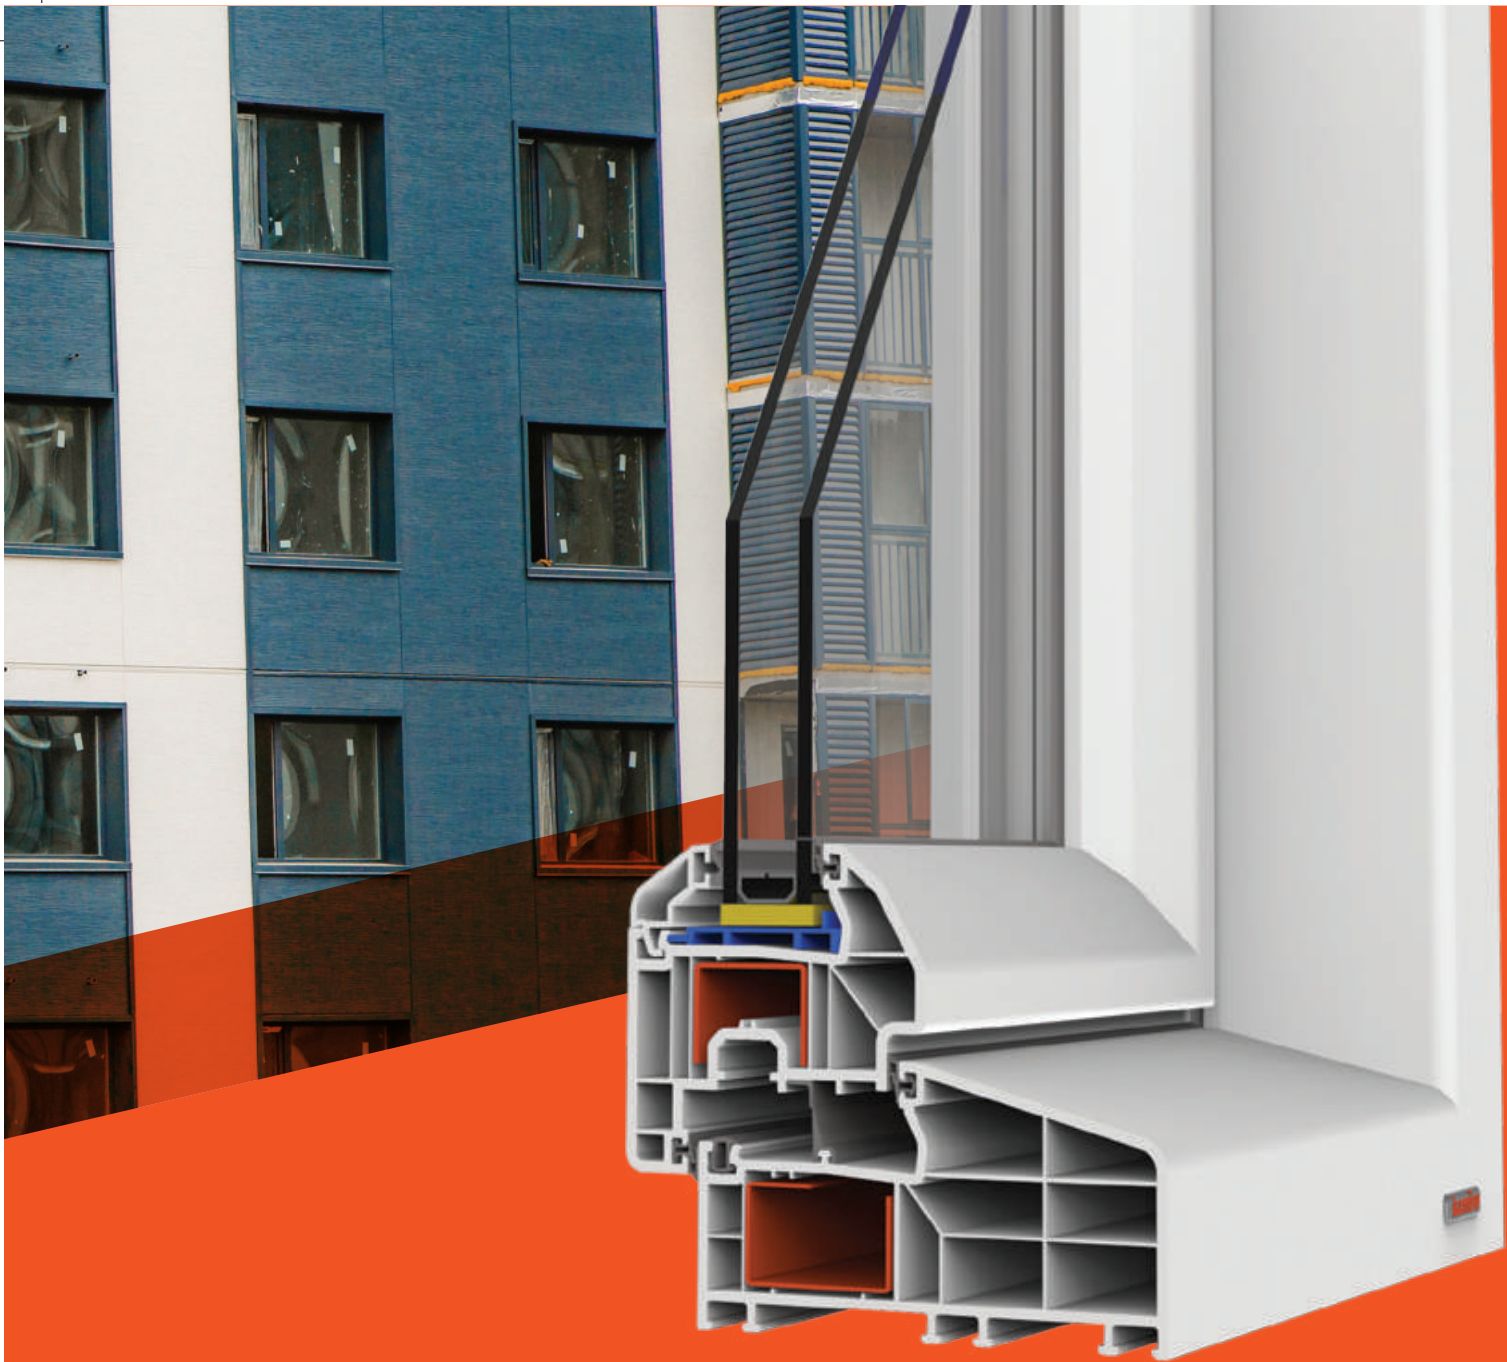

## Dorado *gold* ultra frame

Dorado Gold Ultra Frame stands out with its aesthetic design and strong structure with its middle gasket (functional) structure. It offers wide usage possibilities in window and door applications. With its middle gasket structure, it provides superior sound and heat insulation in addition to high performance and solutions in wide and long-spans.