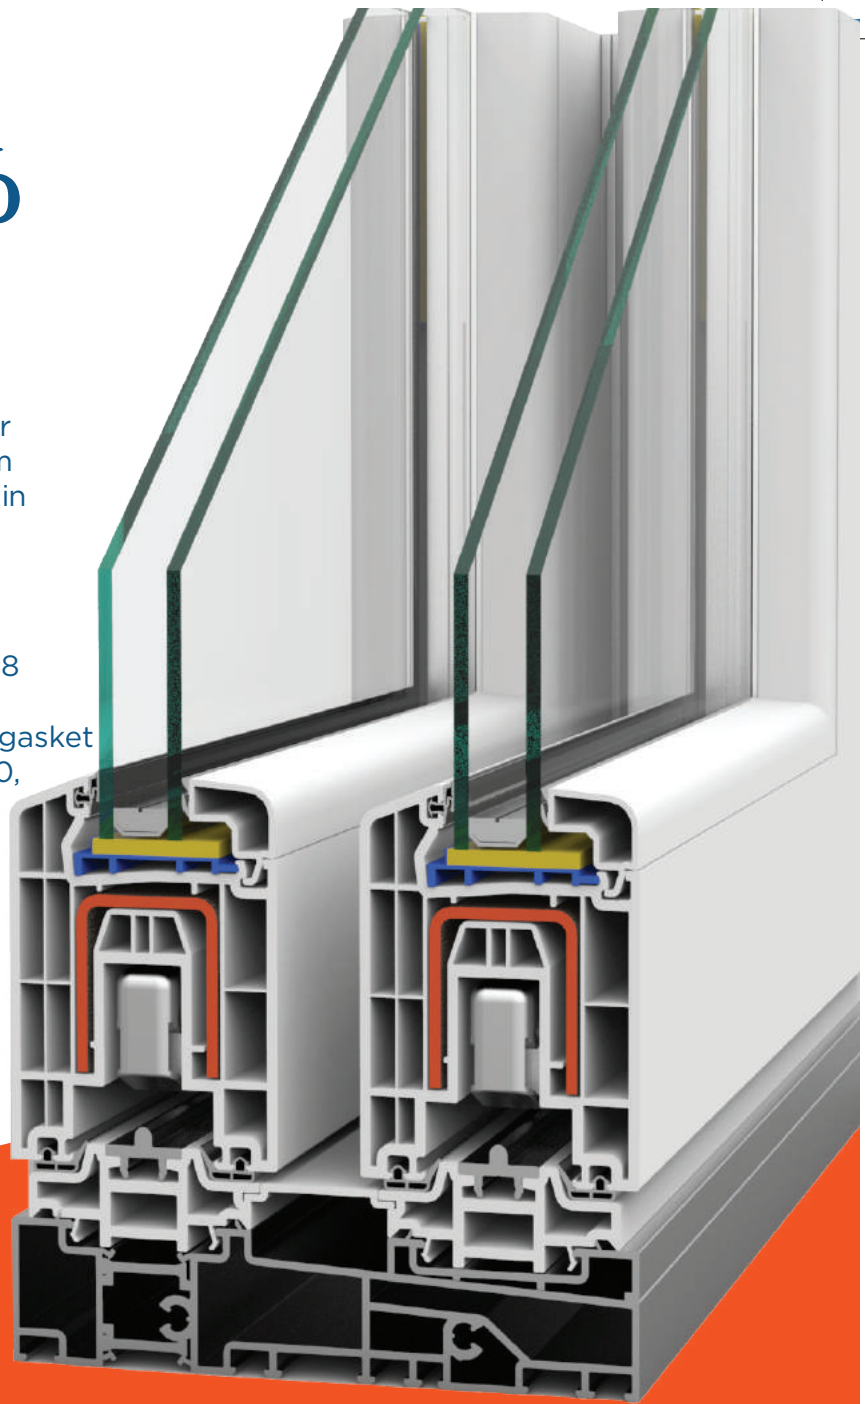

Panorama HS 76

U_f : 1,2 W / (m².K)

$R_{w, (C; C_{tr})}$ = 32 (-1; -4) dB

The window profile system that adds the outdoor spaces to your home without compromising from insulation and allows you to experience the view in the comfort of your home.

Profile Width	: 175 mm
Casement Profile Width	: 76 mm
Class/Standard	: TS 5358 - EN 12608
Gasket	: TPE Gray / Black
Glazing Bead	: Single claw - PCE gasket
Glass Thickness	: 4, 10, 20, 24, 26, 30, 36, 39 mm