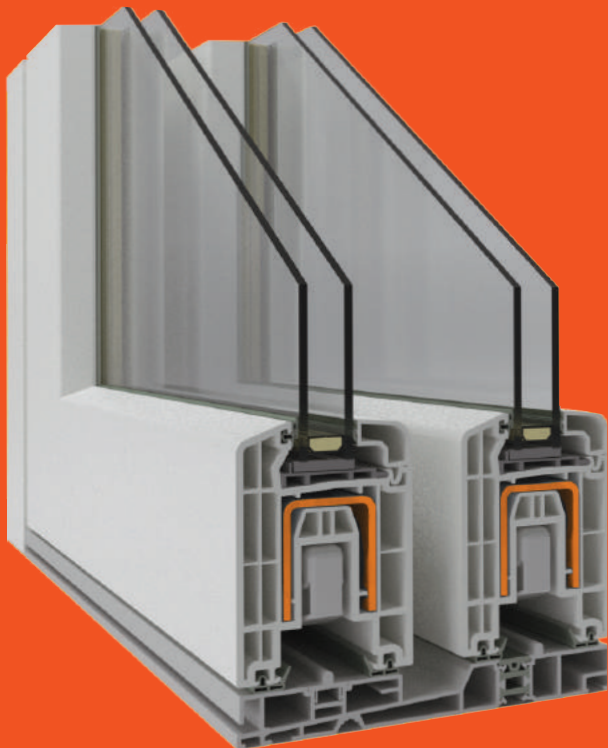

Panorama HS 76

U_f : 1,2 W / (m².K)

$R_{w, (C; C_{tr})}$ = 32 (-1; -4) dB

The window profile system that adds the outdoor spaces to your home without compromising from insulation and allows you to experience the view in the comfort of your home.

Profile Width	: 175 mm
Casement Profile Width	: 76 mm
Class/Standard	: TS 5358 - EN 12608
Gasket	: TPE Gray / Black
Glazing Bead	: Single claw - PCE gasket
Glass Thickness	: 4, 10, 20, 24, 26, 30, 36, 39 mm