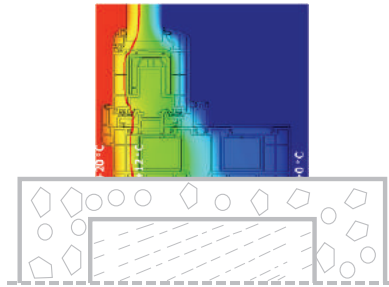

Panorama HS 76

U_f : 1,2 W / (m².K)

$R_{w, (C; C_{tr})}$ = 32 (-1; -4) dB

The window profile system that adds the outdoor spaces to your home without compromising from insulation and allows you to experience the view in the comfort of your home.

Profile Width	: 175 mm
Casement Profile Width	: 76 mm
Class/Standard	: TS 5358 - EN 12608
Gasket	: TPE Gray / Black
Glazing Bead	: Single claw - PCE gasket
Glass Thickness	: 4, 10, 20, 24, 26, 30, 36, 39 mm