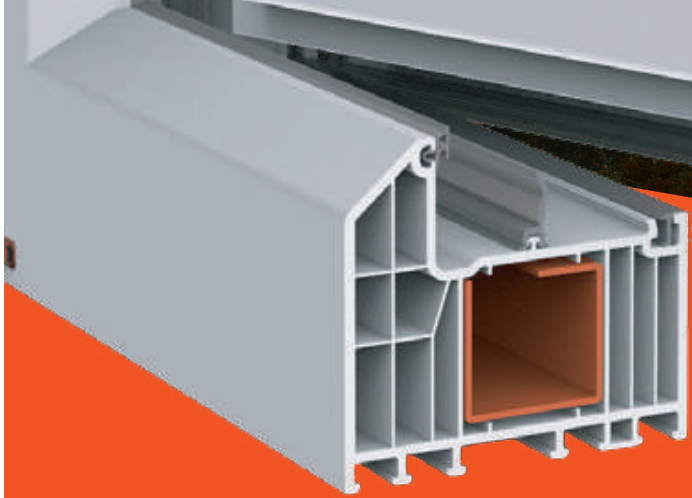

by winsa
Revotech
gold
REVOLUTION IN WINDOW TECHNOLOGY

$U_f: 0,90 \text{ W / (m}^2 \cdot \text{K)}$

$R_{w, (C; C_p)} = 43^* (-2; -5) \text{ dB}$

Revotech Gold, with a profile width of 90 mm, manufactured up to international standards, offers unique heat and sound insulation to its users with 7 cubicles and a middle gasket structure.

- **Profile Width** : 90 mm
- **Number of Cubicles** : 7
- **Class** : B Class - TS 5358 - EN 12608
- **Gasket** : TPE Gray/Black
- **Number of Gaskets** : 3
- **Glazing Bead** : Single claw - PCE gasket
- **Glass Thickness** : 24, 30, 36, 44, 52 mm