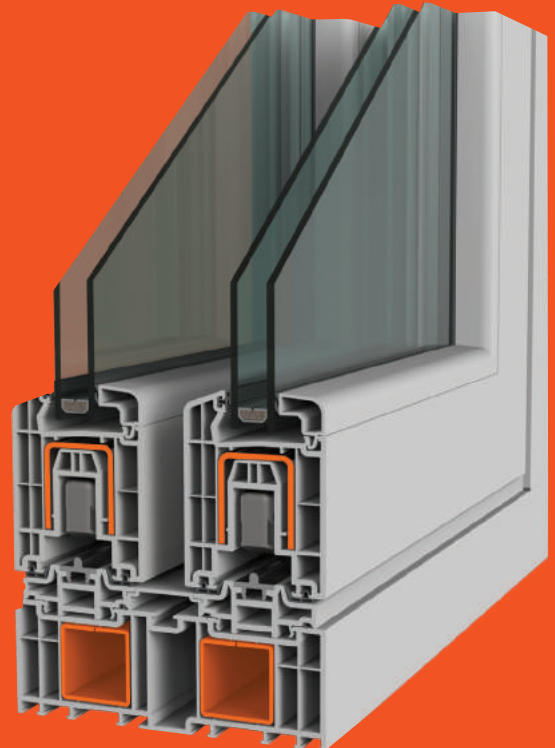

Panorama HS 76

U_f : 1,2 W / (m².K)

$R_{w, (C; C_{tr})}$ = 32 (-1; -4) dB

The window profile system that adds the outdoor spaces to your home without compromising from insulation and allows you to experience the view in the comfort of your home.

Profile Width	: 175 mm
Casement Profile Width	: 76 mm
Class/Standard	: TS 5358 - EN 12608
Gasket	: TPE Gray / Black
Glazing Bead	: Single claw - PCE gasket
Glass Thickness	: 4, 10, 20, 24, 26, 30, 36, 39 mm