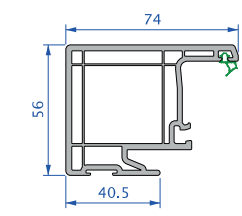

PVC PROFİL ÇEŞİTLERİ / PVC PROFILE TYPES

Revotech

Dorado 76

Safir 76

CİTALAR
GLZ BEADS

lotus

PanoramalıS 76

Comfort Slide