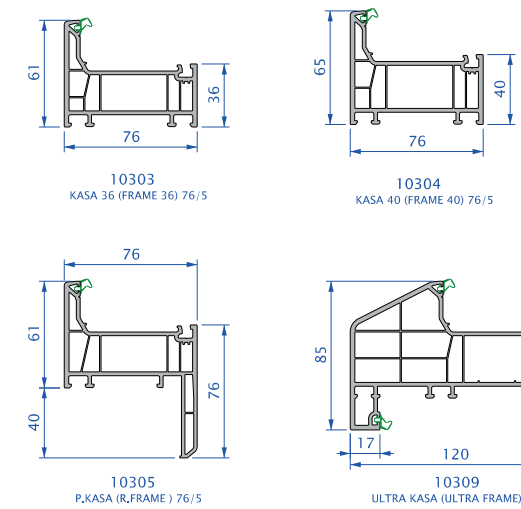

PVC PROFİL ÇEŞİTLERİ / PVC PROFILE TYPES

Revotech

Dorado 76

Safir 76

CİTALAR
GLZ BEADS

lotus

PanoramalıS 76

Comfort Slide