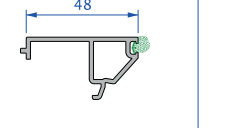

PVC PROFİL ÇEŞİTLERİ / PVC PROFILE TYPES

Revotech

Dorado 76

Safir 76

CİTALAR
GLZ BEADS

lotus

PanoramalıS 76

Comfort Slide