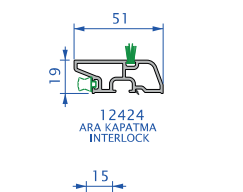

PVC PROFİL ÇEŞİTLERİ / PVC PROFILE TYPES

Revotech

Dorado 76

Safir 76

CİTALAR
GLZ BEADS

lotus

PanoramalıS 76

Comfort Slide