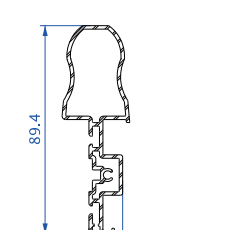

PVC PROFİL ÇEŞİTLERİ / PVC PROFILE TYPES

Revotech

Dorado 76

Safir 76

CİTALAR
GLZ BEADS

lotus

PanoramalıS 76

Comfort Slide