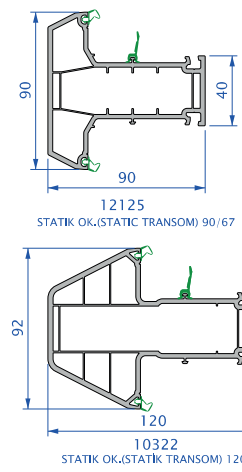

PVC PROFİL ÇEŞİTLERİ / PVC PROFILE TYPES

Revotech

Dorado 76

Safir 76

CİTALAR
GLZ BEADS

lotus

PanoramalıS 76

Comfort Slide