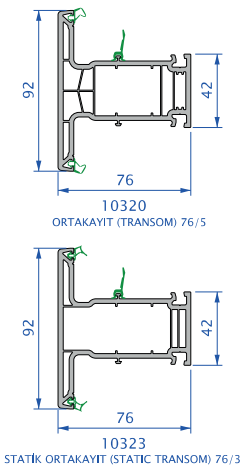

PVC PROFİL ÇEŞİTLERİ / PVC PROFILE TYPES

Revotech

Dorado 76

Safir 76

CİTALAR
GLZ BEADS

lotus

PanoramalıS 76

Comfort Slide