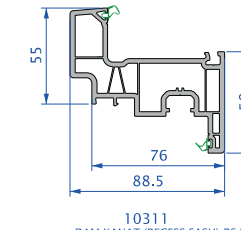

PVC PROFİL ÇEŞİTLERİ / PVC PROFILE TYPES

Revotech

Dorado 76

Safir 76

CİTALAR
GLZ BEADS

lotus

PanoramalıS 76

Comfort Slide