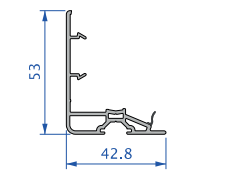

PVC PROFİL ÇEŞİTLERİ / PVC PROFILE TYPES

Revotech

Dorado 76

Safir 76

CİTALAR
GLZ BEADS

lotus

PanoramalıS 76

Comfort Slide