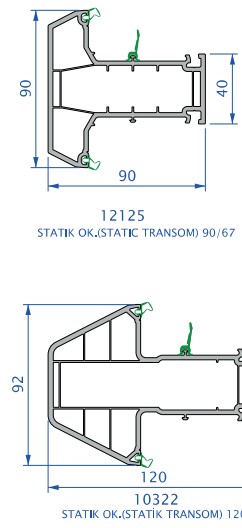

PVC PROFİL ÇEŞİTLERİ / PVC PROFILE TYPES

Revotech

Dorado 76

Safir 76

CİTALAR
GLZ BEADS

lotus

PanoramalıS 76

Comfort Slide