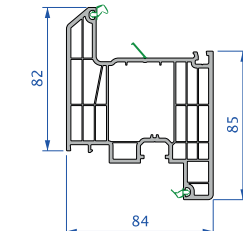

PVC PROFİL ÇEŞİTLERİ / PVC PROFILE TYPES

Revotech

Dorado 76

Safir 76

CİTALAR
GLZ BEADS

lotus

PanoramalıS 76

Comfort Slide