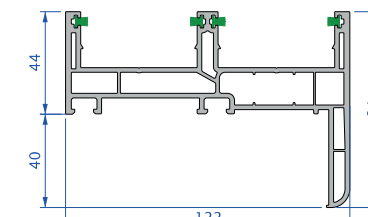

PVC PROFİL ÇEŞİTLERİ / PVC PROFILE TYPES

Revotech

Dorado 76

Safir 76

CİTALAR
GLZ BEADS

lotus

PanoramalıS 76

Comfort Slide