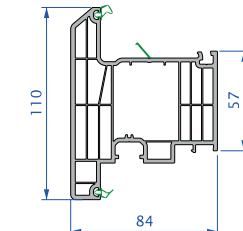

PVC PROFİL ÇEŞİTLERİ / PVC PROFILE TYPES

Revotech

Dorado 76

Safir 76

CİTALAR
GLZ BEADS

lotus

PanoramalıS 76

Comfort Slide