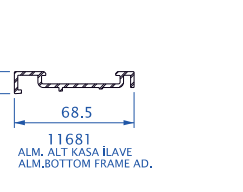

PVC PROFİL ÇEŞİTLERİ / PVC PROFILE TYPES

Revotech

Dorado 76

Safir 76

CİTALAR
GLZ BEADS

lotus

PanoramalıS 76

Comfort Slide