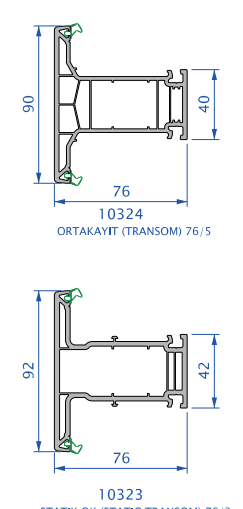

PVC PROFİL ÇEŞİTLERİ / PVC PROFILE TYPES

Revotech

Dorado 76

Safir 76

CİTALAR
GLZ BEADS

lotus

PanoramalıS 76

Comfort Slide