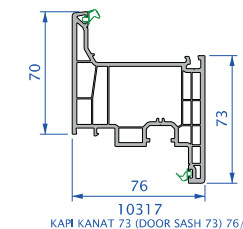

PVC PROFİL ÇEŞİTLERİ / PVC PROFILE TYPES

Revotech

Dorado 76

Safir 76

CİTALAR
GLZ BEADS

lotus

PanoramalıS 76

Comfort Slide