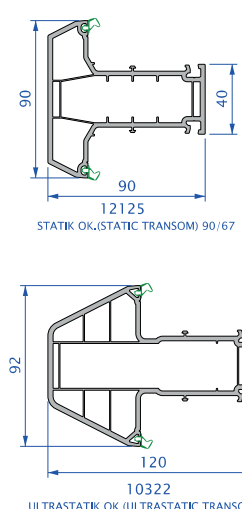

PVC PROFİL ÇEŞİTLERİ / PVC PROFILE TYPES

Revotech

Dorado 76

Safir 76

CİTALAR
GLZ BEADS

lotus

PanoramalıS 76

Comfort Slide