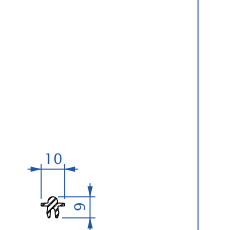

PVC PROFİL ÇEŞİTLERİ / PVC PROFILE TYPES

Revotech

Dorado 76

Safir 76

CİTALAR
GLZ BEADS

lotus

PanoramalıS 76

Comfort Slide