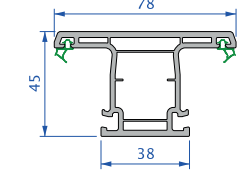

PVC PROFİL ÇEŞİTLERİ / PVC PROFILE TYPES

Revotech

Dorado 76

Safir 76

CİTALAR
GLZ BEADS

lotus

PanoramalıS 76

Comfort Slide