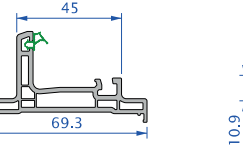

PVC PROFİL ÇEŞİTLERİ / PVC PROFILE TYPES

Revotech

Dorado 76

Safir 76

CİTALAR
GLZ BEADS

lotus

PanoramalıS 76

Comfort Slide