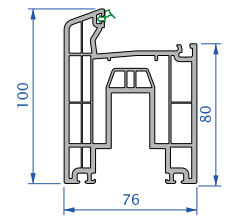

PVC PROFİL ÇEŞİTLERİ / PVC PROFILE TYPES

Revotech

Dorado 76

Safir 76

CİTALAR
GLZ BEADS

lotus

PanoramalıS 76

Comfort Slide