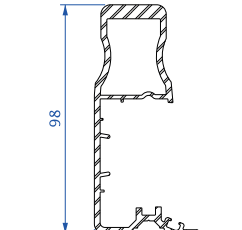

PVC PROFİL ÇEŞİTLERİ / PVC PROFILE TYPES

Revotech

Dorado 76

Safir 76

CİTALAR
GLZ BEADS

lotus

PanoramalıS 76

Comfort Slide