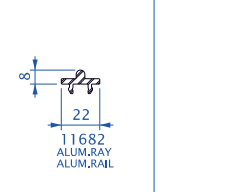

PVC PROFİL ÇEŞİTLERİ / PVC PROFILE TYPES

Revotech

Dorado 76

Safir 76

CİTALAR
GLZ BEADS

lotus

PanoramalıS 76

Comfort Slide