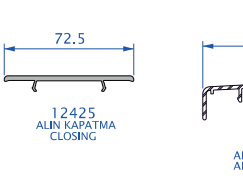

PVC PROFİL ÇEŞİTLERİ / PVC PROFILE TYPES

Revotech

Dorado 76

Safir 76

CİTALAR
GLZ BEADS

lotus

PanoramalıS 76

Comfort Slide