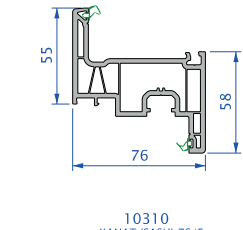

PVC PROFİL ÇEŞİTLERİ / PVC PROFILE TYPES

Revotech

Dorado 76

Safir 76

CİTALAR
GLZ BEADS

lotus

PanoramalıS 76

Comfort Slide