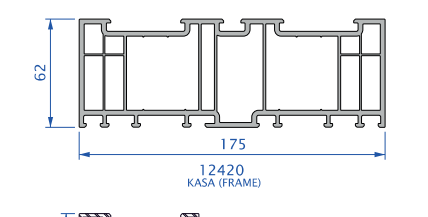

PVC PROFİL ÇEŞİTLERİ / PVC PROFILE TYPES

Revotech

Dorado 76

Safir 76

CİTALAR
GLZ BEADS

lotus

PanoramalıS 76

Comfort Slide