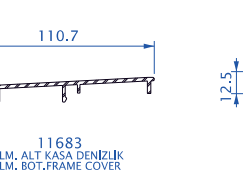

PVC PROFİL ÇEŞİTLERİ / PVC PROFILE TYPES

Revotech

Dorado 76

Safir 76

CİTALAR
GLZ BEADS

lotus

PanoramalıS 76

Comfort Slide