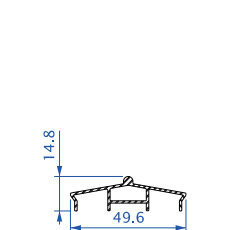

PVC PROFİL ÇEŞİTLERİ / PVC PROFILE TYPES

Revotech

Dorado 76

Safir 76

CİTALAR
GLZ BEADS

lotus

PanoramalıS 76

Comfort Slide