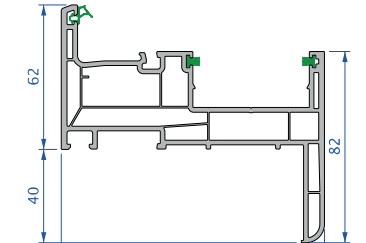

PVC PROFİL ÇEŞİTLERİ / PVC PROFILE TYPES

Revotech

Dorado 76

Safir 76

CİTALAR
GLZ BEADS

lotus

PanoramalıS 76

Comfort Slide