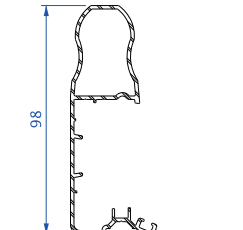

PVC PROFİL ÇEŞİTLERİ / PVC PROFILE TYPES

Revotech

Dorado 76

Safir 76

CİTALAR
GLZ BEADS

lotus

PanoramalıS 76

Comfort Slide