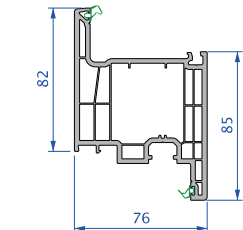

PVC PROFİL ÇEŞİTLERİ / PVC PROFILE TYPES

Revotech

Dorado 76

Safir 76

CİTALAR
GLZ BEADS

lotus

PanoramalıS 76

Comfort Slide