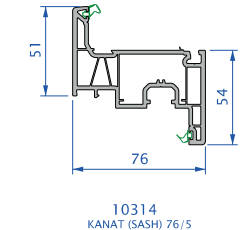

PVC PROFİL ÇEŞİTLERİ / PVC PROFILE TYPES

Revotech

Dorado 76

Safir 76

CİTALAR
GLZ BEADS

lotus

PanoramalıS 76

Comfort Slide