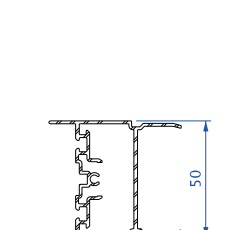

PVC PROFİL ÇEŞİTLERİ / PVC PROFILE TYPES

Revotech

Dorado 76

Safir 76

CİTALAR
GLZ BEADS

lotus

PanoramalıS 76

Comfort Slide