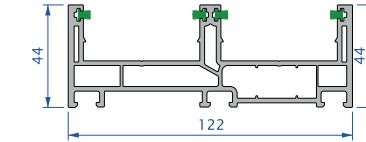

PVC PROFİL ÇEŞİTLERİ / PVC PROFILE TYPES

Revotech

Dorado 76

Safir 76

CİTALAR
GLZ BEADS

lotus

PanoramalıS 76

Comfort Slide