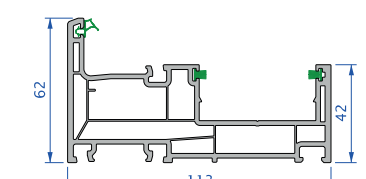

PVC PROFİL ÇEŞİTLERİ / PVC PROFILE TYPES

Revotech

Dorado 76

Safir 76

CİTALAR
GLZ BEADS

lotus

PanoramalıS 76

Comfort Slide