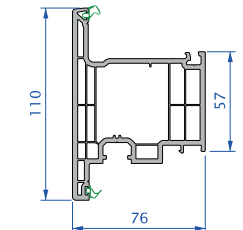

PVC PROFİL ÇEŞİTLERİ / PVC PROFILE TYPES

Revotech

Dorado 76

Safir 76

CİTALAR
GLZ BEADS

lotus

PanoramalıS 76

Comfort Slide