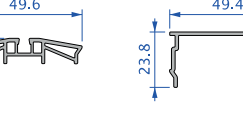

PVC PROFİL ÇEŞİTLERİ / PVC PROFILE TYPES

Revotech

Dorado 76

Safir 76

CİTALAR
GLZ BEADS

lotus

PanoramalıS 76

Comfort Slide