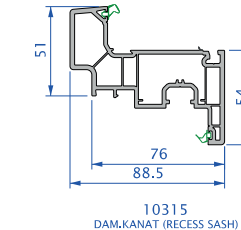

PVC PROFİL ÇEŞİTLERİ / PVC PROFILE TYPES

Revotech

Dorado 76

Safir 76

CİTALAR
GLZ BEADS

lotus

PanoramalıS 76

Comfort Slide