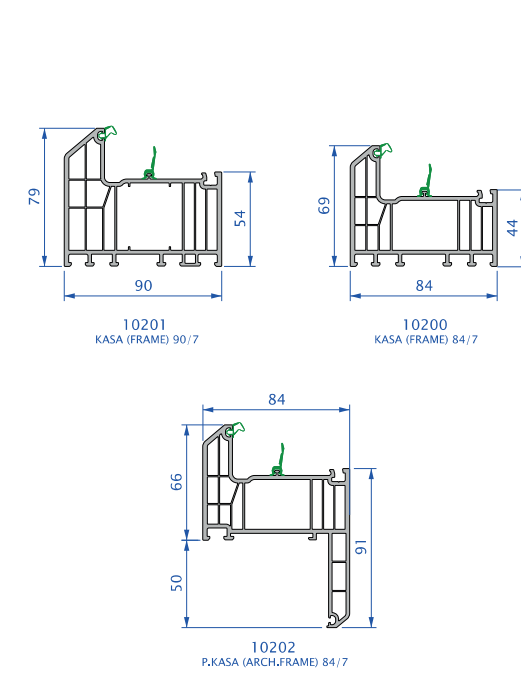

PVC PROFİL ÇEŞİTLERİ / PVC PROFILE TYPES

Revotech

Dorado 76

Safir 76

CİTALAR
GLZ BEADS

lotus

PanoramalıS 76

Comfort Slide