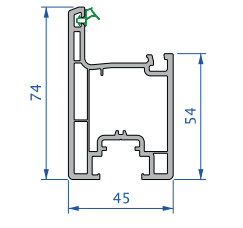

PVC PROFİL ÇEŞİTLERİ / PVC PROFILE TYPES

Revotech

Dorado 76

Safir 76

CİTALAR
GLZ BEADS

lotus

PanoramalıS 76

Comfort Slide