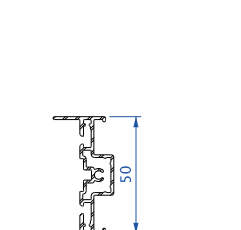

PVC PROFİL ÇEŞİTLERİ / PVC PROFILE TYPES

Revotech

Dorado 76

Safir 76

CİTALAR
GLZ BEADS

lotus

PanoramalıS 76

Comfort Slide