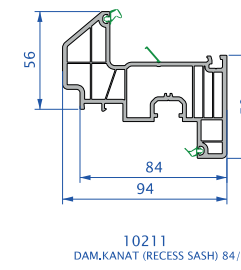

PVC PROFİL ÇEŞİTLERİ / PVC PROFILE TYPES

Revotech

Dorado 76

Safir 76

CİTALAR
GLZ BEADS

lotus

PanoramalıS 76

Comfort Slide