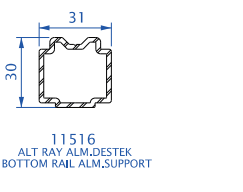

PVC PROFİL ÇEŞİTLERİ / PVC PROFILE TYPES

Revotech

Dorado 76

Safir 76

CİTALAR
GLZ BEADS

lotus

PanoramalıS 76

Comfort Slide