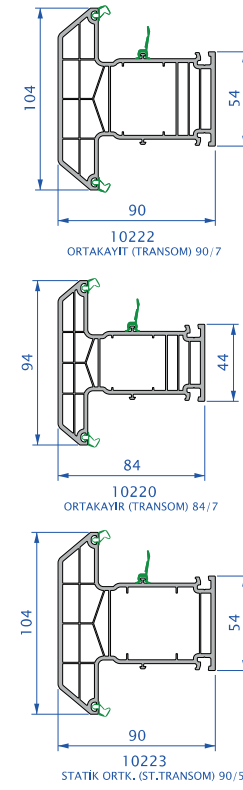

PVC PROFİL ÇEŞİTLERİ / PVC PROFILE TYPES

Revotech

Dorado 76

Safir 76

CİTALAR
GLZ BEADS

lotus

PanoramalıS 76

Comfort Slide