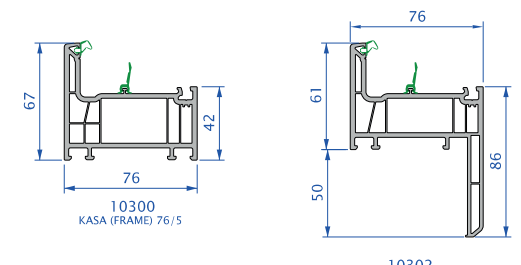

PVC PROFİL ÇEŞİTLERİ / PVC PROFILE TYPES

Revotech

Dorado 76

Safir 76

CİTALAR
GLZ BEADS

lotus

PanoramalıS 76

Comfort Slide