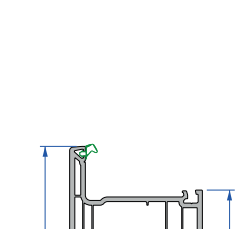

PVC PROFİL ÇEŞİTLERİ / PVC PROFILE TYPES

Revotech

Dorado 76

Safir 76

CİTALAR
GLZ BEADS

lotus

PanoramalıS 76

Comfort Slide